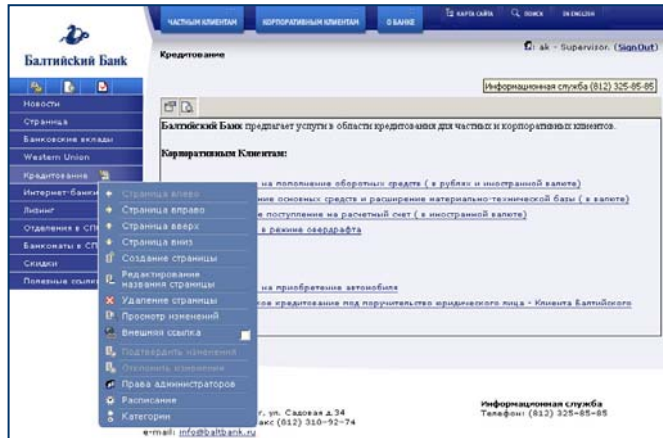

# TWP Content Management System

Full control over your web site

### Navigation Management

- Insert new page
- Move page up/down, left/right
- Edit page title
- Delete page
- Insert external link