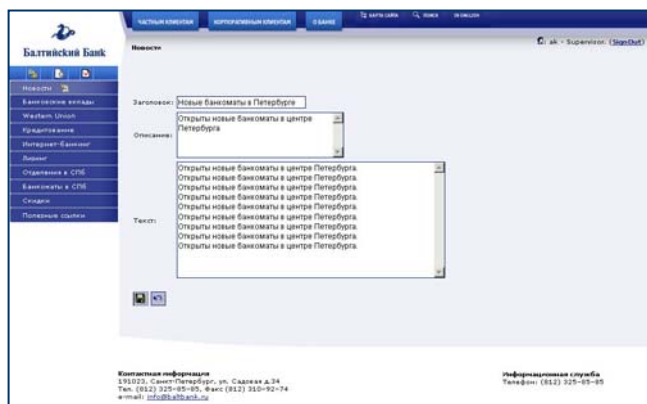

News Management

- A clever wizard directs the news creation process and thus simplifies it
- The subscribers can be divided into groups and receive the respective news
- A category can be given every part of the web content