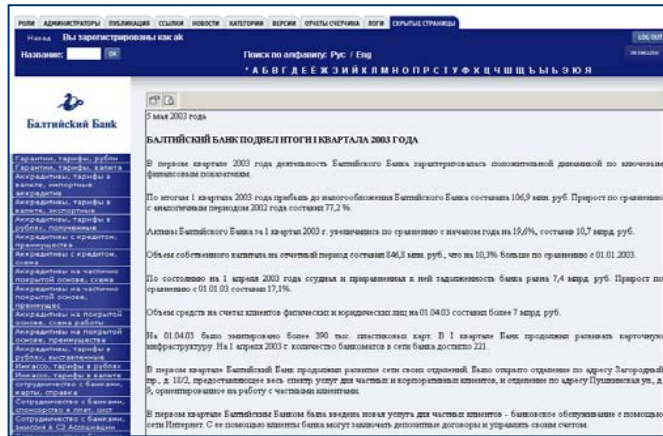

### Schedule

- Dates, week-days, time interval when the page is visible
- For every page separately
- Schedule applies automatically to all “children” of the page

# Web Content Management

- **Changes List**

- Empowered users can view and approve changes, made by other users in Changes List

- **Hidden Pages**

- The pages that are not accessible via main navigation
- The links in the content can reference these pages